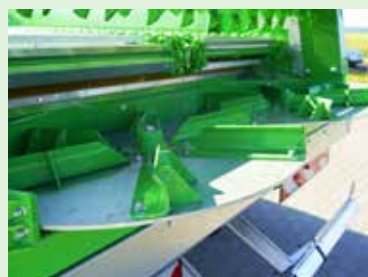

Tractor power:
 MIN. 160 hp

Spreading discs for precise spreading over a large width

Horizontal beaters

VARIOUS SPECIAL EQUIPMENT

Galvanised guillotine door (standard on Horizon)

Hydraulic installation

Canopy with quick coupling system (for vertical beaters)