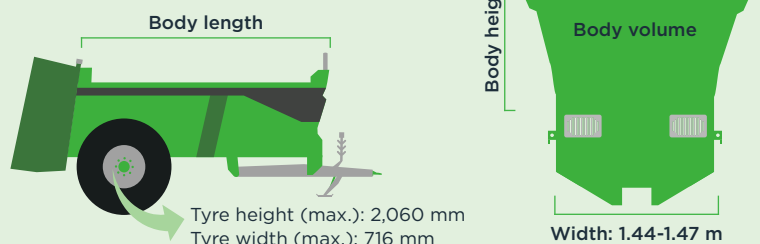

JOSKIN®

MUCK SPREADERS WITH VERTICAL BEATERS

SIROKO

Body volume: 5 to 10.4 m³
 Manure volume: 7.7 to 12.98 m³
 Body length: 4.15 to 5.5 m
 Body height (without extensions): 0.85 to 1.34 m
 Single axle

Tractor power:
 MAX. 130 hp

FERTI-CAP

Body volume: 6.91 to 9.45 m³
 Manure volume: 9.01 to 12.29 m³
 Body length: 4.2 to 5.7 m
 Body height (without extensions): 0.81 m
 Single/Double axle

Tractor power:
 MAX. 130 hp

TORNADO

Body volume: 8.6 to 16.8 m³
 Manure volume: 10.8 to 20.60 m³
 Body length: 5 to 7 m
 Body height (without extensions): 1.13 to 1.57 m
 Single/Double axle

Tractor power:
 MIN. 120 hp

FERTI-SPACE2

Body volume: 12.32 to 22.04 m³
 Manure volume: 15.49 to 28.77 m³
 Body length: 5.5 to 7.7 m
 Body height (without extensions): 1.05 to 1.35 m
 Single/Double/Triple axle

Tractor power:
 MIN. 120 hp

HORIZON SYSTEM

MUCK SPREADERS WITH HORIZONTAL BEATERS

TORNADO HORIZON

Body volume: 11.5 to 16.8 m³
 Manure volume: 14.4 to 20.60 m³
 Body length: 5.5 to 7 m
 Body height (without extensions): 1.37 to 1.57 m
 Single/Double axle