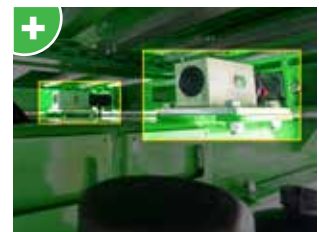

Tractor power:
 MIN. 160 hp

Spreading discs for precise spreading over a large width

Horizontal beaters

VARIOUS SPECIAL EQUIPMENT

Galvanised guillotine door (standard on Horizon)

Hydraulic installation

Canopy with quick coupling system (for vertical beaters)