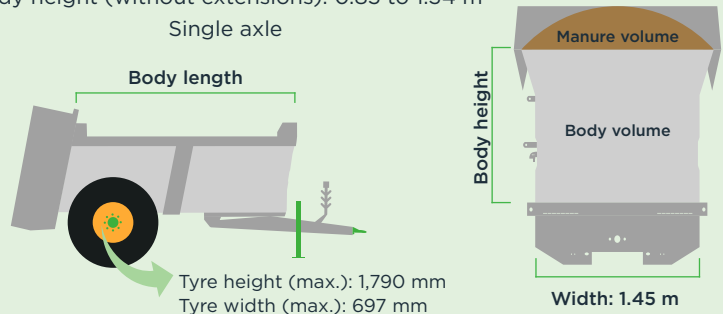

JOSKIN®

MUCK SPREADERS WITH VERTICAL BEATERS

SIROKO

Body volume: 5 to 10.4 m³
 Manure volume: 7.7 to 12.98 m³
 Body length: 4.15 to 5.5 m
 Body height (without extensions): 0.85 to 1.34 m
 Single axle

Tractor power:
 MAX. 130 hp

FERTI-CAP

Body volume: 6.91 to 9.45 m³
 Manure volume: 9.01 to 12.29 m³
 Body length: 4.2 to 5.7 m
 Body height (without extensions): 0.81 m
 Single/Double axle

Tractor power:
 MAX. 130 hp

TORNADO

Body volume: 8.6 to 16.8 m³
 Manure volume: 10.8 to 20.60 m³
 Body length: 5 to 7 m
 Body height (without extensions): 1.13 to 1.57 m
 Single/Double axle

Tractor power:
 MIN. 120 hp

HORIZON SYSTEM

MUCK SPREADERS WITH HORIZONTAL BEATERS

TORNADO HORIZON

Body volume: 11.5 to 16.8 m³
 Manure volume: 14.4 to 20.60 m³
 Body length: 5.5 to 7 m
 Body height (without extensions): 1.37 to 1.57 m
 Single/Double axle