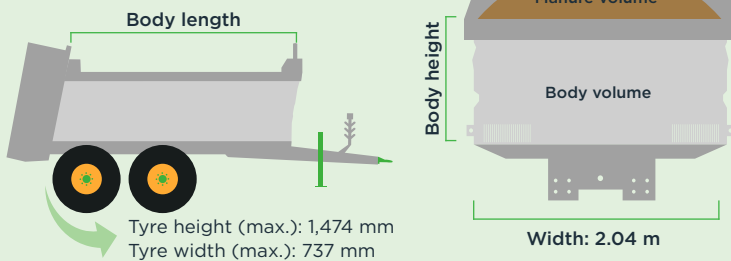

JOSKIN®

MUCK SPREADERS WITH VERTICAL BEATERS

SIROKO

Body volume: 5 to 10.4 m³
 Manure volume: 7.7 to 12.98 m³
 Body length: 4.15 to 5.5 m
 Body height (without extensions): 0.85 to 1.34 m
 Single axle

Tractor power:
 MAX. 130 hp

FERTI-CAP

Body volume: 6.91 to 9.45 m³
 Manure volume: 9.01 to 12.29 m³
 Body length: 4.2 to 5.7 m
 Body height (without extensions): 0.81 m
 Single/Double axle

Tractor power:
 MAX. 130 hp

TORNADO

Body volume: 8.6 to 16.8 m³
 Manure volume: 10.8 to 20.60 m³
 Body length: 5 to 7 m
 Body height (without extensions): 1.13 to 1.57 m
 Single/Double axle

Tractor power:
 MIN. 120 hp

HORIZON SYSTEM

MUCK SPREADERS WITH HORIZONTAL BEATERS

TORNADO HORIZON

Body volume: 11.5 to 16.8 m³
 Manure volume: 14.4 to 20.60 m³
 Body length: 5.5 to 7 m
 Body height (without extensions): 1.37 to 1.57 m
 Single/Double axle