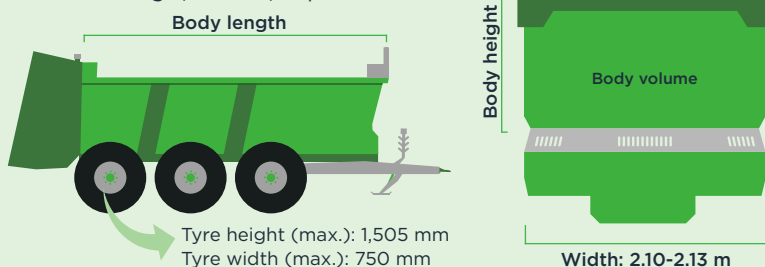

JOSKIN®

MUCK SPREADERS WITH VERTICAL BEATERS

SIROKO

Body volume: 5 to 10.4 m³
 Manure volume: 7.7 to 12.98 m³
 Body length: 4.15 to 5.5 m
 Body height (without extensions): 0.85 to 1.34 m
 Single axle

Tractor power:
 MAX. 130 hp

FERTI-CAP

Body volume: 6.91 to 9.45 m³
 Manure volume: 9.01 to 12.29 m³
 Body length: 4.2 to 5.7 m
 Body height (without extensions): 0.81 m
 Single/Double axle

Tractor power:
 MAX. 130 hp

TORNADO

Body volume: 8.6 to 16.8 m³
 Manure volume: 10.8 to 20.60 m³
 Body length: 5 to 7 m
 Body height (without extensions): 1.13 to 1.57 m
 Single/Double axle

Tractor power:
 MIN. 120 hp

FERTI-SPACE2

Body volume: 12.32 to 22.04 m³
 Manure volume: 15.49 to 28.77 m³
 Body length: 5.5 to 7.7 m
 Body height (without extensions): 1.05 to 1.35 m
 Single/Double/Triple axle

Tractor power:
 MIN. 120 hp

HORIZON SYSTEM

MUCK SPREADERS WITH HORIZONTAL BEATERS

TORNADO HORIZON

Body volume: 11.5 to 16.8 m³
 Manure volume: 14.4 to 20.60 m³
 Body length: 5.5 to 7 m
 Body height (without extensions): 1.37 to 1.57 m
 Single/Double axle