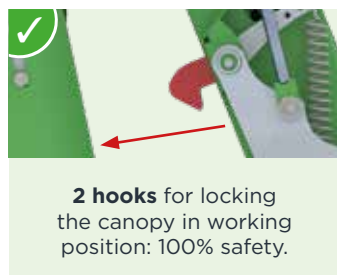

COMMON EQUIPMENT FOR TORNADO H

  Ferti-CONTROL 300 Electrical moving floor control.	 Ferti-CONTROL 500 Moving floor control with electrical reverser.	 Easy-CONTROL Moving floor control with electrical reverser and extra functions. Simplified DPA*	 Ferti-CONTROL 4000 Full control of the electrohydraulic functions of the vehicle.	 Touch 800 iso-CONTROL 306 Precision DPA*

*DPA: proportional flow control.