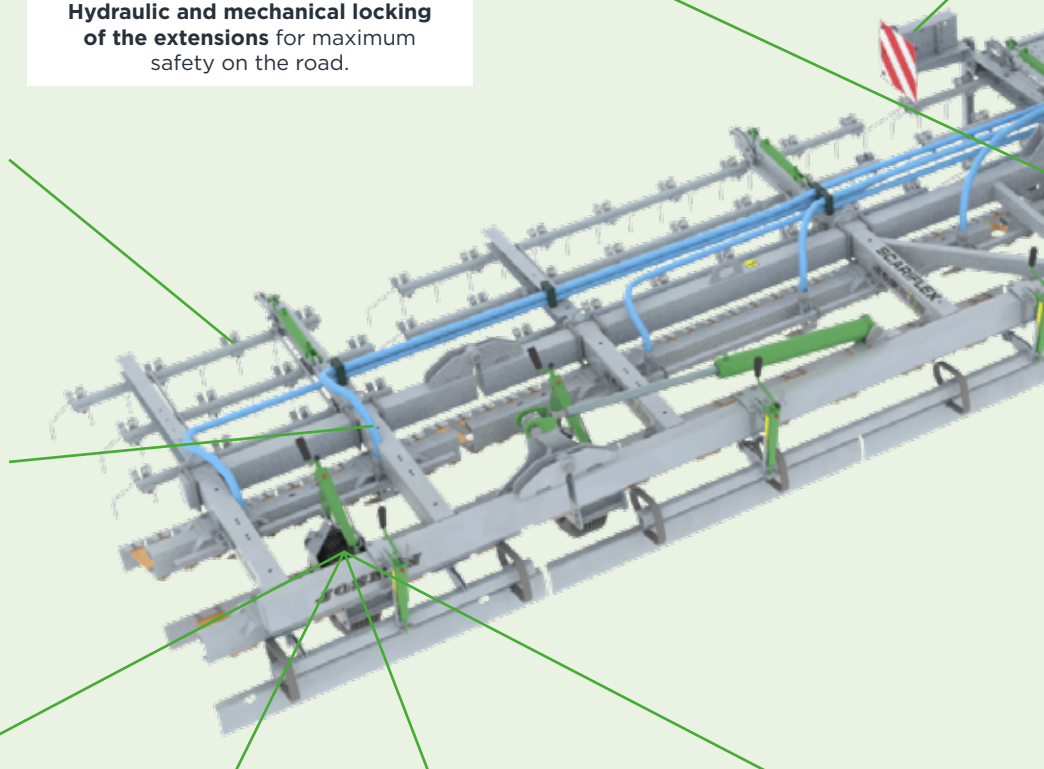

SCARIFLEX

- ✓ **Modular machine with unrivalled efficiency.**
- ✓ **High-quality galvanising for a durable aerator.**
- ✓ **Scraper blades adaptable to all Scariflex models, even older ones!**
- ✓ **After-sales service: 3-year warranty and individualised parts book.**