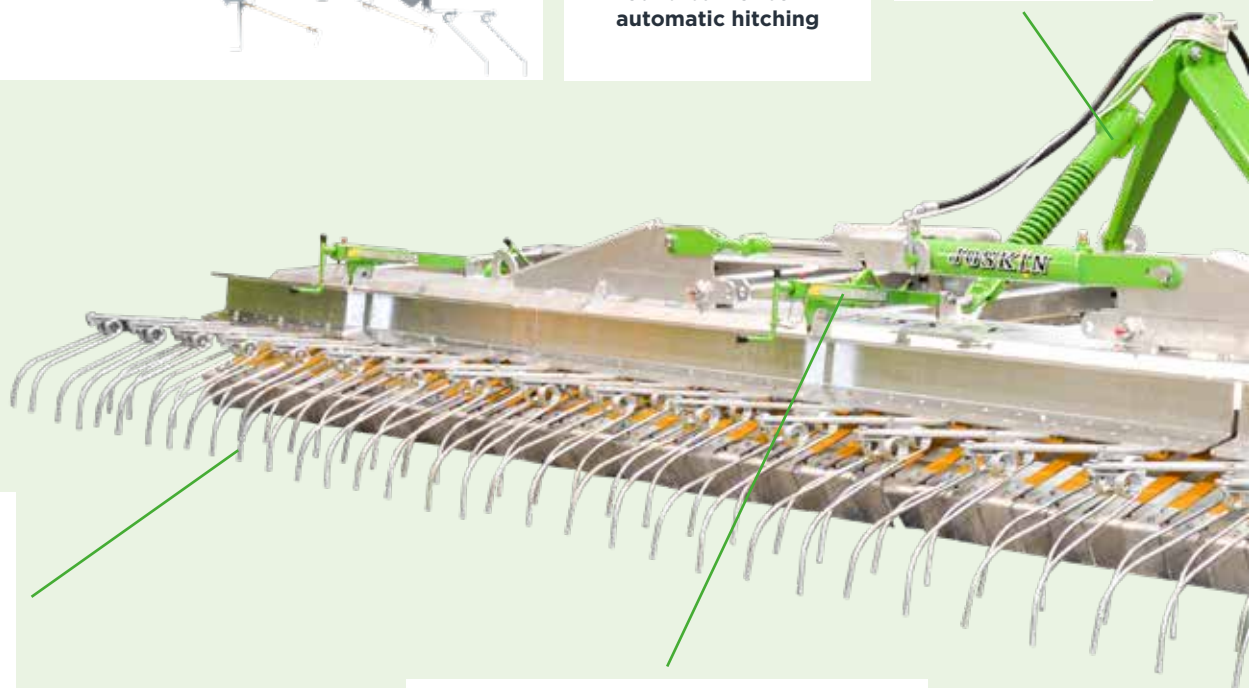

Rubber wheels

Rubber wheels filled with foam to make them puncture-proof.

Steel wheels

LED lighting with striped boards (red and white).

Air seeder (150 l) with electric drive and control box.  
8 outlets and various distributors available (seed Ø: from 2.5 to 7 mm).

Round bar for semi-automatic hitching

Additional spring-loaded 3rd point for greater flexibility and better follow-up of the ground.

Ø 7 mm scarifying tines: ideal for a good scarification of meadows.

Manual adjustment of the 2 rear scarifying rows by means of a crank handle with graduation

# 3 TOOLS ON 1 SINGLE MACHINE for Maximum Versatility

**EBR4S2 (2.4 m - 3 m - 3.6 m - 4.2 m - 4.8 m - 5.4 m - 6 m - 6.6 m)**

- ✓ 1 row of 60 cm scrapers on 2 half-flexible leaves
- ✓ 1 row of 10 cm spreading paddles on very flexible leaves
- ✓ 2 rows of spring tines