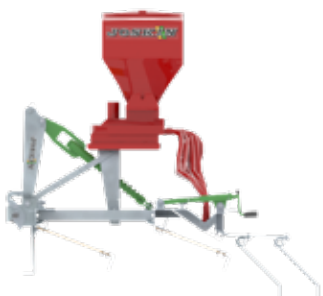

Rubber wheels

Rubber wheels filled with foam to make them puncture-proof.

Steel wheels

LED lighting with striped boards (red and white).

Air seeder (150 l) with electric drive and control box.  
8 outlets and various distributors available (seed Ø: from 2.5 to 7 mm).

Round bar for semi-automatic hitching

Additional spring-loaded 3rd point for greater flexibility and better follow-up of the ground.

Ø 7 mm scarifying tines: ideal for a good scarification of meadows.

Manual adjustment of the 2 rear scarifying rows by means of a crank handle with graduation

# 3 TOOLS ON 1 SINGLE MACHINE for Maximum Versatility

**EBR4S2 (2.4 m - 3 m - 3.6 m - 4.2 m - 4.8 m - 5.4 m - 6 m - 6.6 m)**

- ✓ 1 row of 60 cm scrapers on 2 half-flexible leaves
- ✓ 1 row of 10 cm spreading paddles on very flexible leaves
- ✓ 2 rows of spring tines