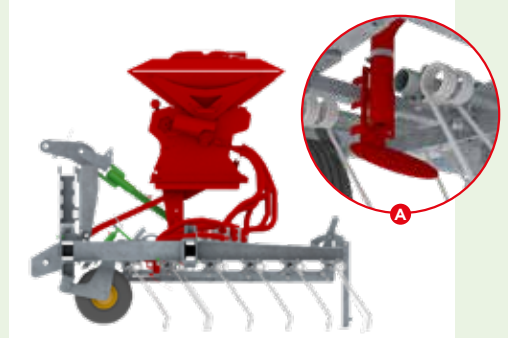

**LED lighting with striped boards** (red and white).

**Step** for a safe access to the air seeder.

**Air seeder** (150, 300 or 450 l) with electric drive. Various distributors available (max. seed Ø: 2.5 to 7 mm). Pre-equipment possible on models 480, 600, 720 and 960.

**(A) Seed distributors** (8 or 12 depending on model).

**Variflex: continuous modulation of the tine pressure by hydraulic adjustment using multiple compensation cylinders and one or two central cylinders with graduated mark.**