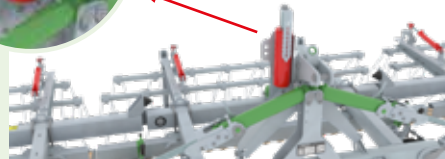

**LED lighting with striped boards** (red and white).

**Step** for a safe access to the air seeder.

**Air seeder** (150, 300 or 450 l) with electric drive. Various distributors available (max. seed Ø: 2.5 to 7 mm). Pre-equipment possible on models 480, 600, 720 and 960.

**(A) Seed distributors** (8 or 12 depending on model).

**Variflex: continuous modulation of the tine pressure by hydraulic adjustment using multiple compensation cylinders and one or two central cylinders with graduated mark.**