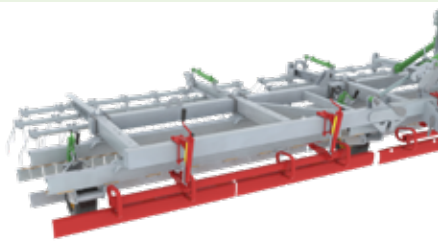

Independent scraper blades of variable width (90 to 130 cm) depending on model, positioned in front of the wheels to level the ground.