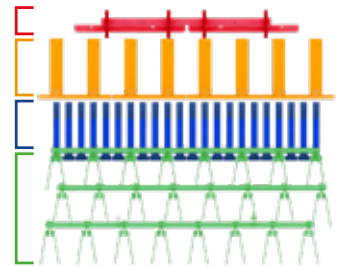

## 4 WORKING OPTIONS for Aerating According to Your Farm's Needs

**R5S3** (4.8 m - 6 m - 7.2 m - 8.4 m - 9.6 m - 10.8 m)

- + 1 row of scraper blades on springs
- ✓ 1 row of 60 cm scrapers on 2 half-flexible leaves
- ✓ 1 row of 10 cm spreading paddles on very flexible leaves
- ✓ 3 rows of spring tines

**R6S5** (4.8 m - 6 m - 7.2 m - 8.4 m - 9.6 m - 10.8 m)

- + 1 row of scraper blades on springs
- ✓ 1 row of 60 cm scrapers on 2 half-flexible leaves
- ✓ 5 rows of spring tines

**R6S6** (4.8 m - 6 m - 7.2 m - 8.4 m - 9.6 m - 10.8 m - 12 m)