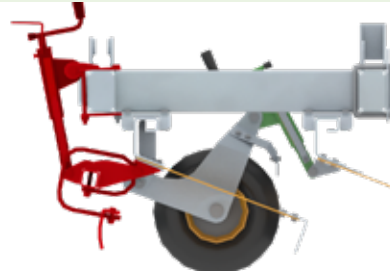

Height adjustment of the scraper blades by crank handle with graduation and marking arrow.