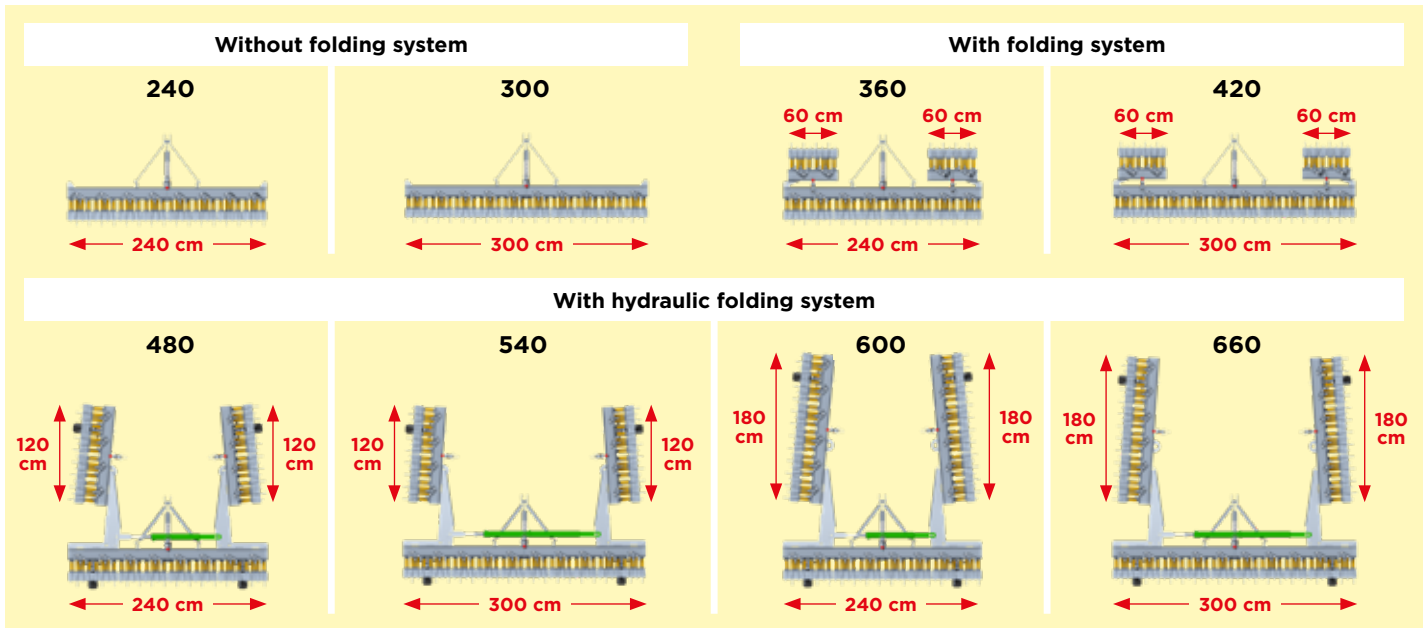

Round bar for semi-automatic hitching

Additional spring-loaded 3rd point for greater flexibility and better follow-up of the ground.

Ø 7 mm scarifying tines: ideal for a good scarification of meadows.

Manual adjustment of the 2 rear scarifying rows by means of a crank handle with graduation

# 3 TOOLS ON 1 SINGLE MACHINE for Maximum Versatility

**EBR4S2 (2.4 m - 3 m - 3.6 m - 4.2 m - 4.8 m - 5.4 m - 6 m - 6.6 m)**

- ✓ 1 row of 60 cm scrapers on 2 half-flexible leaves
- ✓ 1 row of 10 cm spreading paddles on very flexible leaves
- ✓ 2 rows of spring tines

All models, when folded for transport, have a maximum width of 240 cm or 300 cm.

Height adjustment of the wheels by crank handle with graduation.