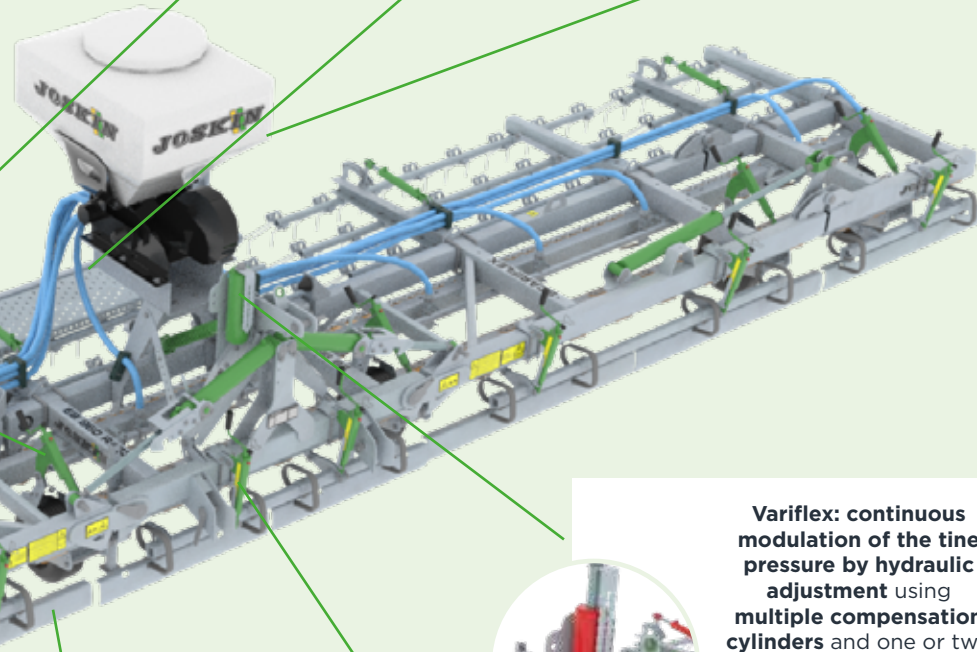

**LED lighting with striped boards** (red and white).

**Step** for a safe access to the air seeder.

**Air seeder** (150, 300 or 450 l) with electric drive. Various distributors available (max. seed Ø: 2.5 to 7 mm). Pre-equipment possible on models 480, 600, 720 and 960.

**(A) Seed distributors** (8 or 12 depending on model).

**Variflex: continuous modulation of the tine pressure by hydraulic adjustment using multiple compensation cylinders and one or two central cylinders with graduated mark.**