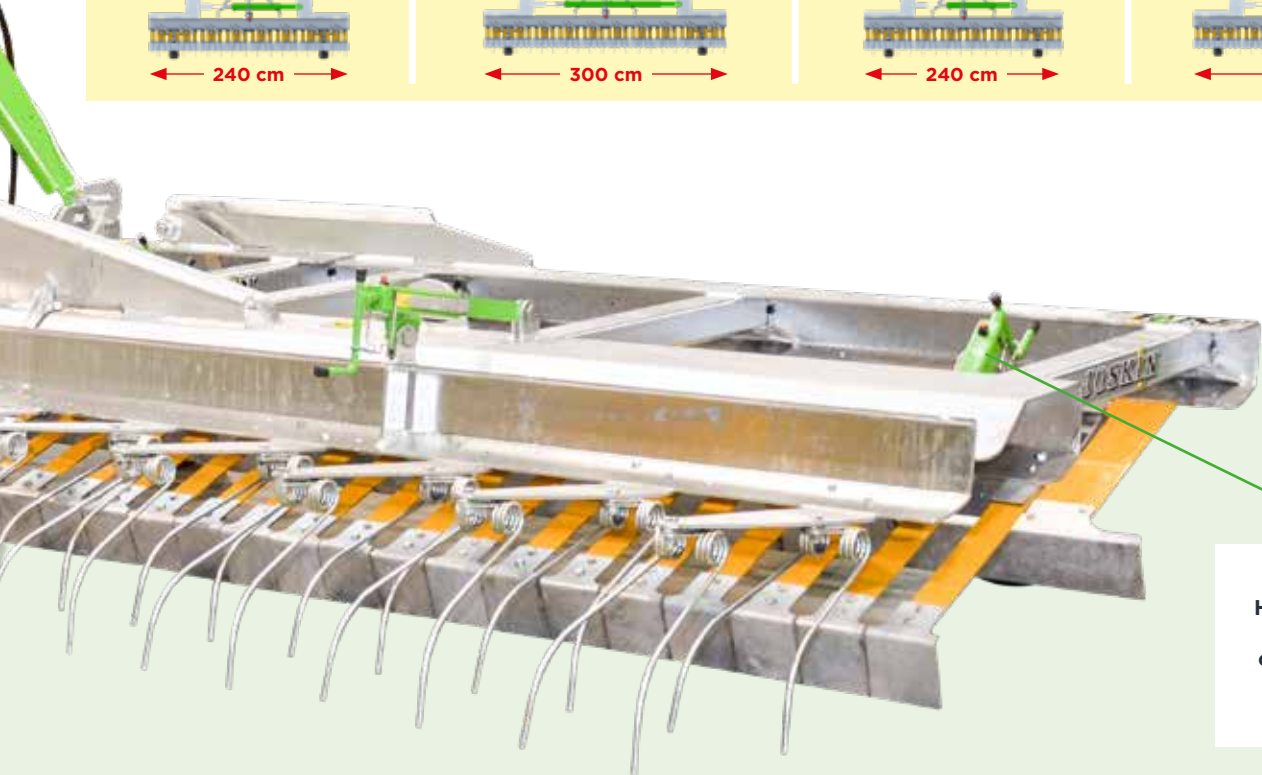

Rubber wheels

Rubber wheels filled with foam to make them puncture-proof.

Steel wheels

LED lighting with striped boards (red and white).

Air seeder (150 l) with electric drive and control box.  
8 outlets and various distributors available (seed Ø: from 2.5 to 7 mm).

Round bar for semi-automatic hitching

Additional spring-loaded 3rd point for greater flexibility and better follow-up of the ground.

Ø 7 mm scarifying tines: ideal for a good scarification of meadows.

Manual adjustment of the 2 rear scarifying rows by means of a crank handle with graduation

# 3 TOOLS ON 1 SINGLE MACHINE for Maximum Versatility

**EBR4S2 (2.4 m - 3 m - 3.6 m - 4.2 m - 4.8 m - 5.4 m - 6 m - 6.6 m)**

- ✓ 1 row of 60 cm scrapers on 2 half-flexible leaves
- ✓ 1 row of 10 cm spreading paddles on very flexible leaves
- ✓ 2 rows of spring tines

All models, when folded for transport, have a maximum width of 240 cm or 300 cm.

Height adjustment of the wheels by crank handle with graduation.