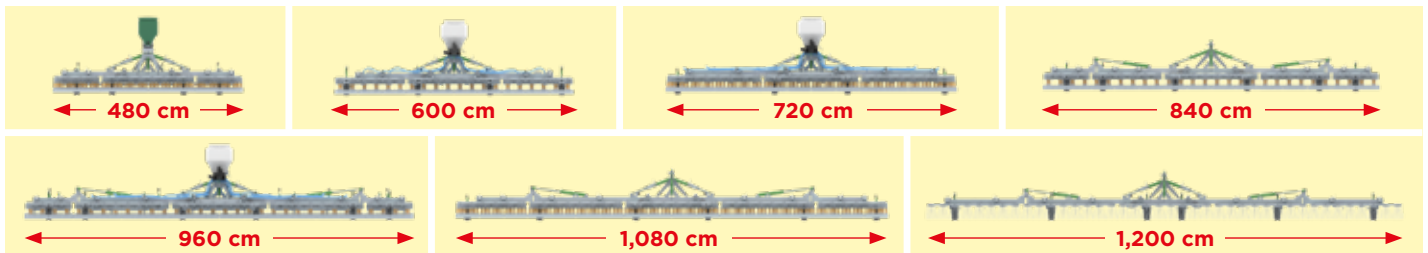

## 4 WORKING OPTIONS for Aerating According to Your Farm's Needs

**R5S3** (4.8 m - 6 m - 7.2 m - 8.4 m - 9.6 m - 10.8 m)

- + 1 row of scraper blades on springs
- ✓ 1 row of 60 cm scrapers on 2 half-flexible leaves
- ✓ 1 row of 10 cm spreading paddles on very flexible leaves
- ✓ 3 rows of spring tines

**R6S5** (4.8 m - 6 m - 7.2 m - 8.4 m - 9.6 m - 10.8 m)

- + 1 row of scraper blades on springs
- ✓ 1 row of 60 cm scrapers on 2 half-flexible leaves
- ✓ 5 rows of spring tines

**R6S6** (4.8 m - 6 m - 7.2 m - 8.4 m - 9.6 m - 10.8 m - 12 m)

- + 1 row of scraper blades on springs
- ✓ 6 rows of spring tines

**R6D2S3** (6 m - 7.2 m)

- + 1 row of scraper blades on springs
- ✓ 1 row of 60 cm scrapers on 2 half-flexible leaves
- ✓ 2 rows of scarifying shares
- ✓ 3 rows of spring tines

All models, when folded for transport, have a maximum width of 250 cm.

Standardised machines **SATISFYING EVERY NEED AND ADAPTING TO EVERY FARM** for outstanding aeration and overseeding.