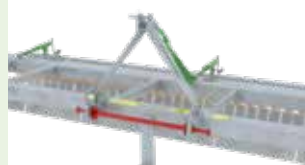

Rubber wheels

Rubber wheels filled with foam to make them puncture-proof.

Steel wheels

LED lighting with striped boards (red and white).

Air seeder (150 l) with electric drive and control box.  
8 outlets and various distributors available (seed Ø: from 2.5 to 7 mm).