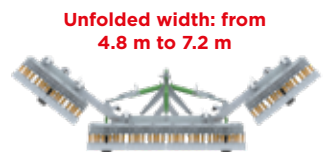

Pre-equipment possible on models 480, 600, 720 and 960.

**(A) Seed distributors** (8 or 12 depending on model).

Unfolded width: from 8.4 m

333.4 cm

Folded width: max. 250 cm

**Double hydraulic folding system** with adjustable stop and anti-noise Ertalon for models from 8.4 m working width.

**Variflex: continuous modulation of the tine pressure by hydraulic adjustment** using multiple compensation cylinders and one or two central cylinders with graduated mark.

Unfolded width: from 4.8 m to 7.2 m