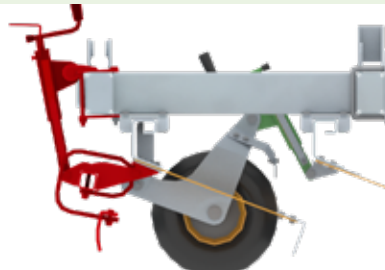

Height adjustment of the scraper blades by crank handle with graduation and marking arrow.