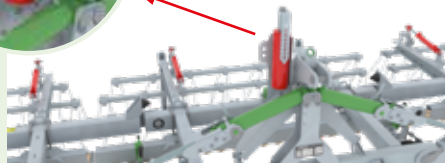

**Variflex: continuous modulation of the tine pressure by hydraulic adjustment** using multiple compensation cylinders and one or two central cylinders with graduated mark.

Unfolded width: from 4.8 m to 7.2 m