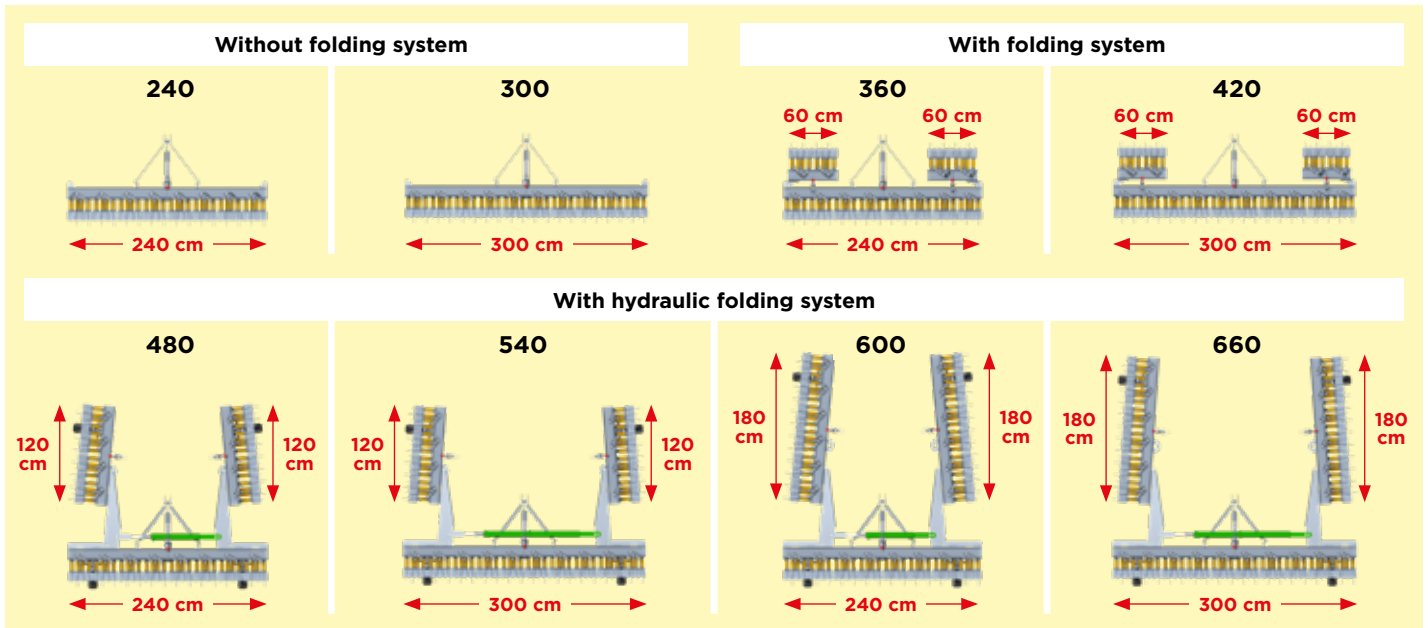

Manual adjustment of the 2 rear scarifying rows by means of a crank handle with graduation

# 3 TOOLS ON 1 SINGLE MACHINE for Maximum Versatility

**EBR4S2 (2.4 m - 3 m - 3.6 m - 4.2 m - 4.8 m - 5.4 m - 6 m - 6.6 m)**

- ✓ 1 row of 60 cm scrapers on 2 half-flexible leaves
- ✓ 1 row of 10 cm spreading paddles on very flexible leaves
- ✓ 2 rows of spring tines

All models, when folded for transport, have a maximum width of 240 cm or 300 cm.

Height adjustment of the wheels by crank handle with graduation.