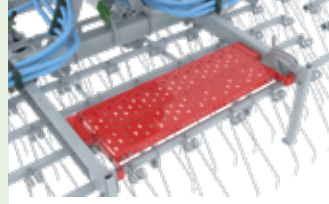

Step for a safe access to the air seeder.