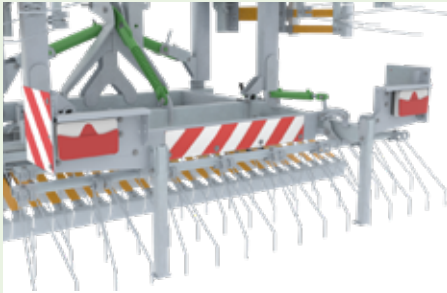

LED lighting with striped boards (red and white).