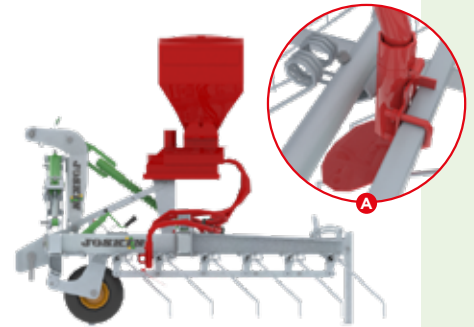

All models, when folded for transport, have a maximum width of 250 cm.

Standardised machines **SATISFYING EVERY NEED AND ADAPTING TO EVERY FARM** for outstanding aeration and overseeding.

**LED lighting with striped boards** (red and white).

**Step** for a safe access to the air seeder.

**Air seeder** (120 or 300 l) with electric or hydraulic drive with DPA (proportional flow).

Mounted close to the tractor for a good load distribution.