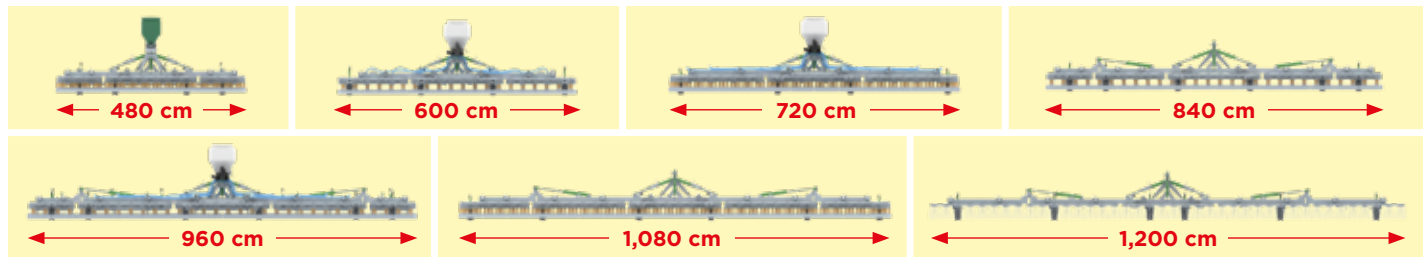

## 4 WORKING OPTIONS for Aerating According to Your Farm's Needs

**R5S3** (4.8 m - 6 m - 7.2 m - 8.4 m - 9.6 m - 10.8 m)

- + 1 row of scraper blades on springs
- ✓ 1 row of 60 cm scrapers on 2 half-flexible leaves
- ✓ 1 row of 10 cm spreading paddles on very flexible leaves
- ✓ 3 rows of spring tines

**R6S5** (4.8 m - 6 m - 7.2 m - 8.4 m - 9.6 m - 10.8 m)

- + 1 row of scraper blades on springs
- ✓ 1 row of 60 cm scrapers on 2 half-flexible leaves
- ✓ 5 rows of spring tines

**R6S6** (4.8 m - 6 m - 7.2 m - 8.4 m - 9.6 m - 10.8 m - 12 m)

- + 1 row of scraper blades on springs
- ✓ 6 rows of spring tines

**R6D2S3** (6 m - 7.2 m)

- + 1 row of scraper blades on springs
- ✓ 1 row of 60 cm scrapers on 2 half-flexible leaves
- ✓ 2 rows of scarifying shares
- ✓ 3 rows of spring tines

All models, when folded for transport, have a maximum width of 250 cm.

Standardised machines **SATISFYING EVERY NEED AND ADAPTING TO EVERY FARM** for outstanding aeration and overseeding.