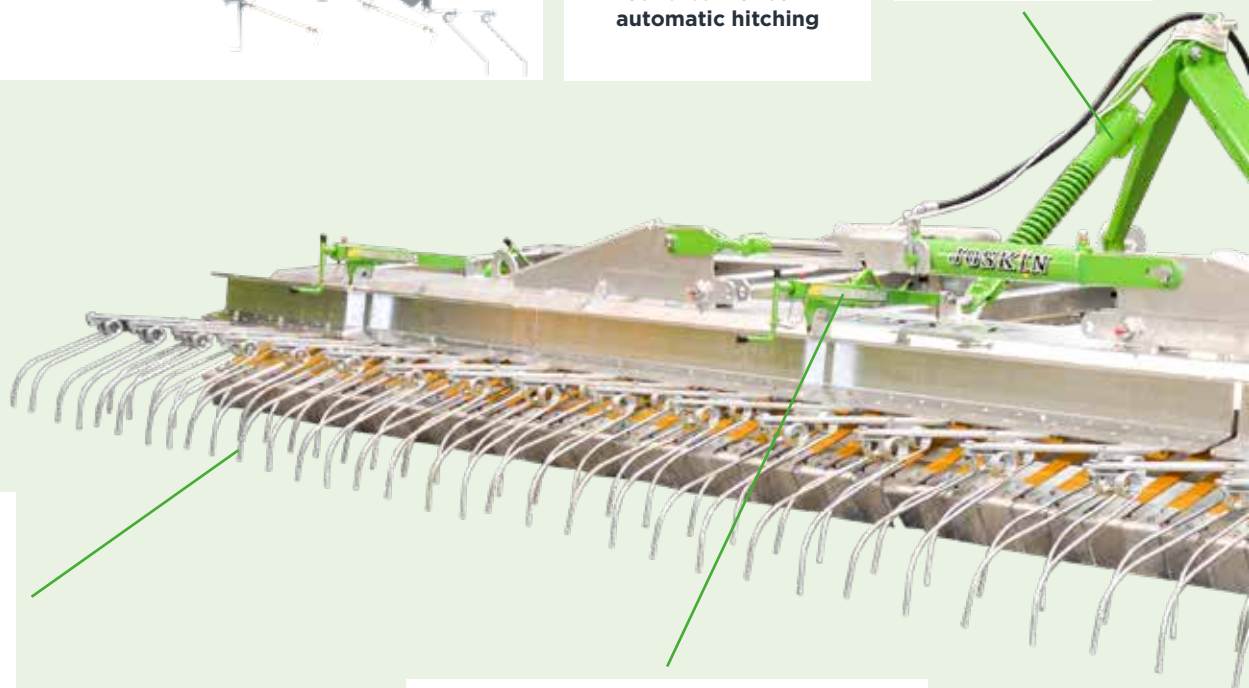

Rubber wheels

Rubber wheels filled with foam to make them puncture-proof and give the machine greater flexibility.

Steel wheels

LED lighting with striped boards (red and white).

**Air seeder** with electric drive (120 l). Mounted close to the tractor for a good load distribution. Pre-equipment possible on models 480 and 600.

Round bar for semi-automatic hitching

**Additional spring-loaded 3rd point** for greater flexibility and better follow-up of the ground.

**Ø 7 mm scarifying tines:** ideal for a good scarification of meadows.

Manual adjustment of the 2 rear scarifying rows by means of a crank handle with graduation