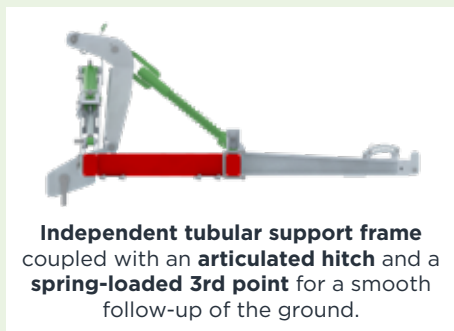

SCARIFLEX

- ✓ **Modular machine with unrivalled efficiency.**
- ✓ **High-quality galvanising for a durable aerator.**
- ✓ **Scraper blades adaptable to all Scariflex models, even older ones!**
- ✓ **After-sales service: 3-year warranty and individualised parts book.**