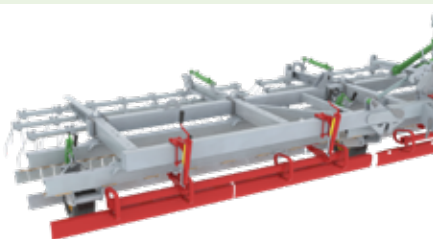

Independent scraper blades of variable width (90 to 130 cm) depending on model, positioned in front of the wheels to level the ground.