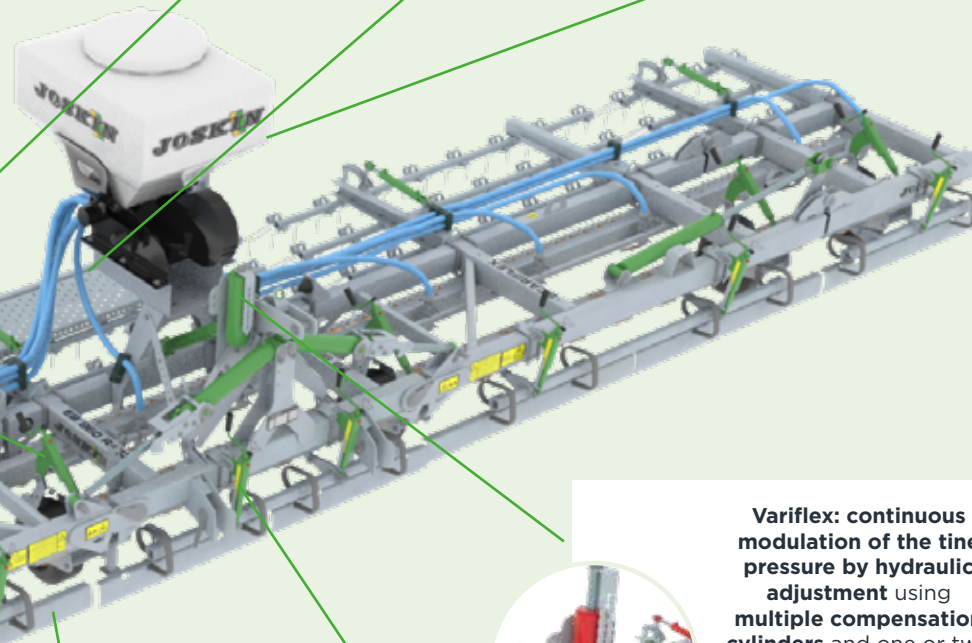

Unfolded width: from 8.4 m