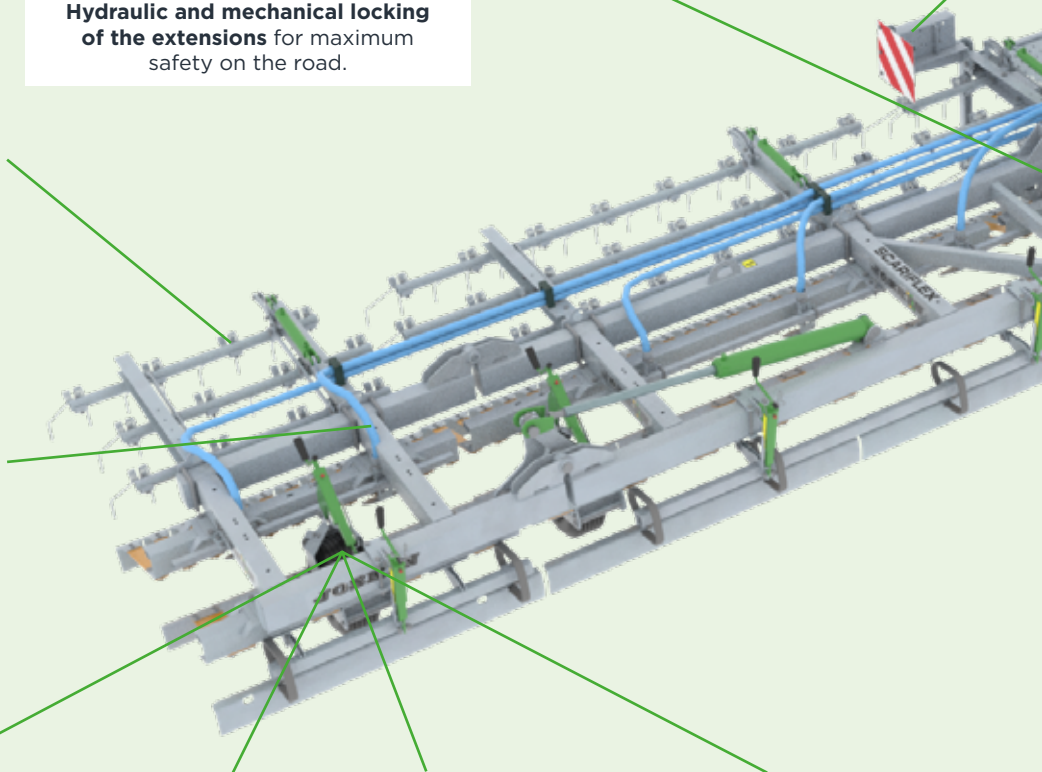

SCARIFLEX

- ✓ **Modular machine with unrivalled efficiency.**
- ✓ **High-quality galvanising for a durable aerator.**
- ✓ **Scraper blades adaptable to all Scariflex models, even older ones!**
- ✓ **After-sales service: 3-year warranty and individualised parts book.**