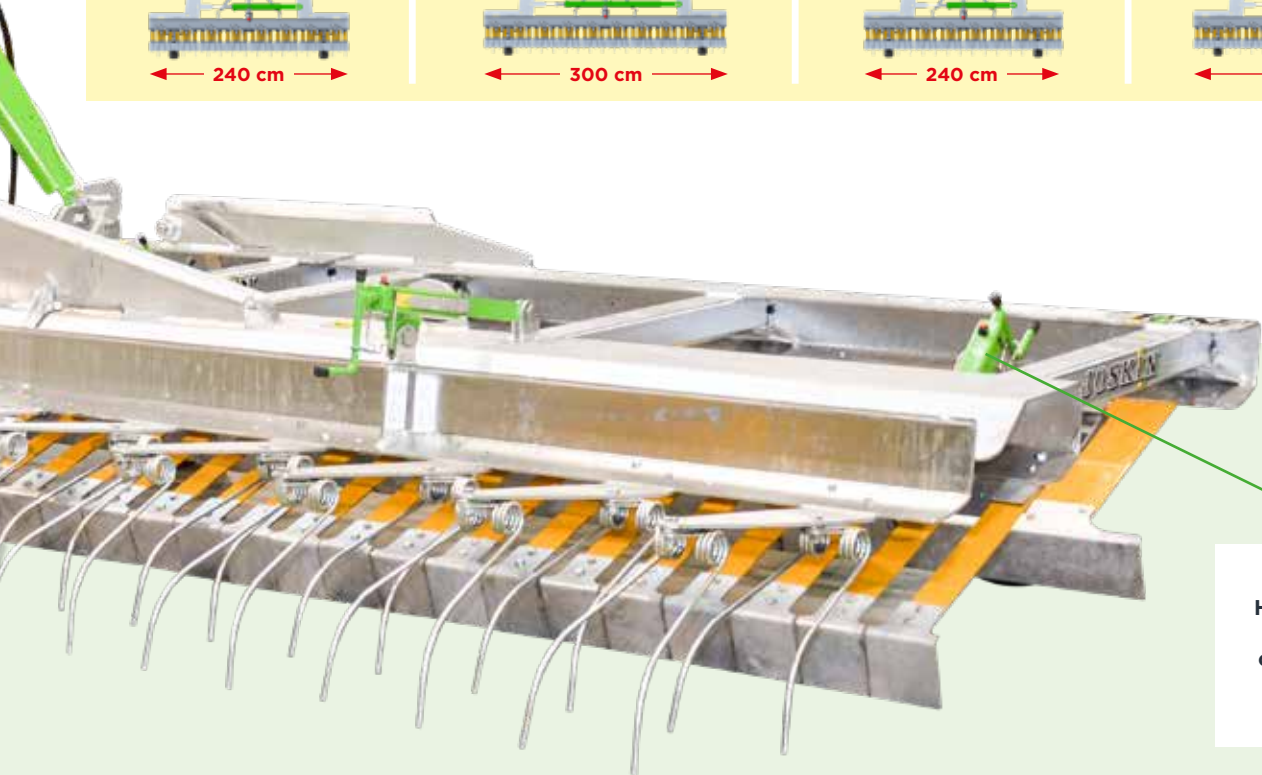

Round bar for semi-automatic hitching

**Additional spring-loaded 3rd point** for greater flexibility and better follow-up of the ground.

**Ø 7 mm scarifying tines:** ideal for a good scarification of meadows.

Manual adjustment of the 2 rear scarifying rows by means of a crank handle with graduation

# 3 TOOLS ON 1 SINGLE MACHINE for Maximum Versatility

**EBR4S2 (2.4 m - 3 m - 3.6 m - 4.2 m - 4.8 m - 5.4 m - 6 m - 6.6 m)**

- ✓ 1 row of 60 cm scrapers on 2 half-flexible leaves
- ✓ 1 row of 10 cm spreading paddles on very flexible leaves
- ✓ 2 rows of spring tines

All models, when folded for transport, have a maximum width of 240 cm or 300 cm.

Height adjustment of the wheels by crank handle with graduation.