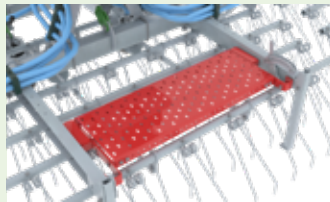

LED lighting with striped boards (red and white).

Step for a safe access to the air seeder.

Air seeder (150, 300 or 450 l) with electric drive. Various distributors available (max. seed Ø: 2.5 to 7 mm). Pre-equipment possible on models 480, 600, 720 and 960.

(A) Seed distributors (8 or 12 depending on model).

Variflex: continuous modulation of the tine pressure by hydraulic adjustment using multiple compensation cylinders and one or two central cylinders with graduated mark.

Double hydraulic folding system with adjustable stop and anti-noise Ertalon for models from 8.4 m working width.

Single hydraulic folding system with anti-noise silent-block for models up to 7.2 m working width.

All models, when folded for transport, have a maximum width of 250 cm.

Standardised machines that **SATISFY EVERY NEED AND ADAPT TO EVERY FARM** for outstanding aeration and overseeding.