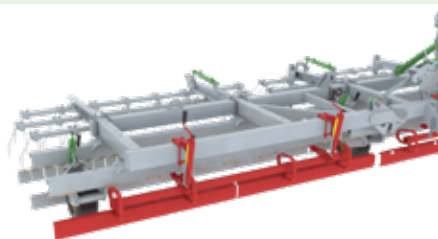

LED lighting with striped boards (red and white).

Step for a safe access to the air seeder.

Air seeder (150, 300 or 450 l) with electric drive. Various distributors available (max. seed Ø: 2.5 to 7 mm). Pre-equipment possible on models 480, 600, 720 and 960.

(A) Seed distributors (8 or 12 depending on model).

Variflex: continuous modulation of the tine pressure by hydraulic adjustment using multiple compensation cylinders and one or two central cylinders with graduated mark.

Double hydraulic folding system with adjustable stop and anti-noise Ertalon for models from 8.4 m working width.

Single hydraulic folding system with anti-noise silent-block for models up to 7.2 m working width.

Independent scraper blades of variable width (90 to 130 cm) depending on model, positioned in front of the wheels to level the ground.

Height adjustment of the scraper blades by crank handle with graduation and marking arrow.