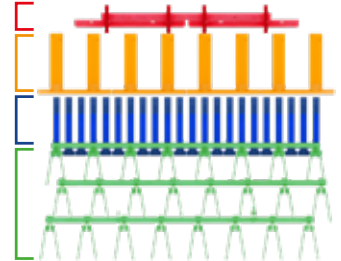

(A) Seed distributors (8 or 12 depending on model).

Variflex: continuous modulation of the tine pressure by hydraulic adjustment using multiple compensation cylinders and one or two central cylinders with graduated mark.

Independent scraper blades of variable width (90 to 130 cm) depending on model, positioned in front of the wheels to level the ground.

Height adjustment of the scraper blades by crank handle with graduation and marking arrow.

4 WORKING OPTIONS for Aerating According to Your Farm's Needs

R5S3 (4.8 m - 6 m - 7.2 m - 8.4 m - 9.6 m - 10.8 m)

- + 1 row of scraper blades on springs
- ✓ 1 row of 60 cm scrapers on 2 half-flexible leaves
- ✓ 1 row of 10 cm spreading paddles on very flexible leaves
- ✓ 3 rows of spring tines