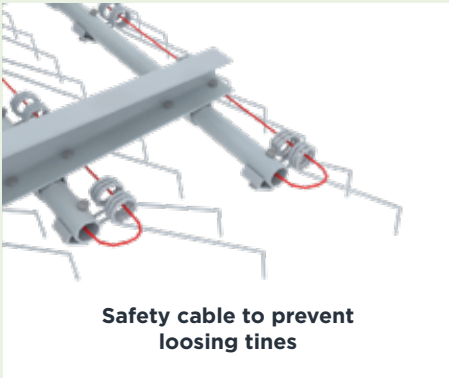

LED lighting with striped boards (red and white).

Step for a safe access to the air seeder.

Air seeder (150, 300 or 450 l) with electric drive. Various distributors available (max. seed Ø: 2.5 to 7 mm). Pre-equipment possible on models 480, 600, 720 and 960.

(A) Seed distributors (8 or 12 depending on model).

Variflex: continuous modulation of the tine pressure by hydraulic adjustment using multiple compensation cylinders and one or two central cylinders with graduated mark.