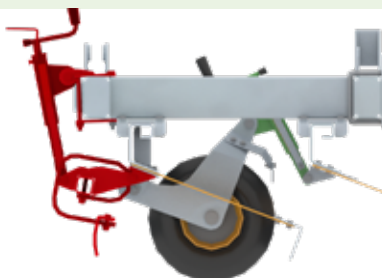

LED lighting with striped boards (red and white).

Step for a safe access to the air seeder.

Air seeder (150, 300 or 450 l) with electric drive. Various distributors available (max. seed Ø: 2.5 to 7 mm). Pre-equipment possible on models 480, 600, 720 and 960.

(A) Seed distributors (8 or 12 depending on model).

Variflex: continuous modulation of the tine pressure by hydraulic adjustment using multiple compensation cylinders and one or two central cylinders with graduated mark.

Double hydraulic folding system with adjustable stop and anti-noise Ertalon for models from 8.4 m working width.

Single hydraulic folding system with anti-noise silent-block for models up to 7.2 m working width.

Independent scraper blades of variable width (90 to 130 cm) depending on model, positioned in front of the wheels to level the ground.

Height adjustment of the scraper blades by crank handle with graduation and marking arrow.