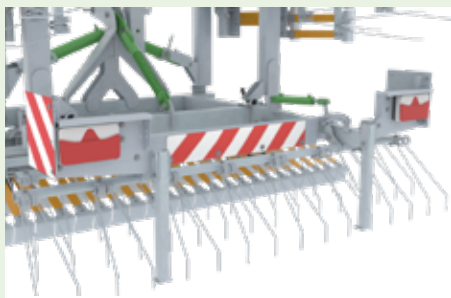

JOSKIN

www.joskin.com

SCARIFLEX

IDEAL AERATOR FOR YOUR PASTURES

For ecological maintenance and good aeration of your meadows

SCARIFLEX

- ✓ **Modular machine with unrivalled efficiency.**
- ✓ **High-quality galvanising for a durable aerator.**
- ✓ **Scraper blades adaptable to all Scariflex models, even older ones!**
- ✓ **After-sales service: 3-year warranty and individualised parts book.**

LED lighting with striped boards (red and white).

Step for a safe access to the air seeder.

Air seeder (150, 300 or 450 l) with electric drive. Various distributors available (max. seed Ø: 2.5 to 7 mm). Pre-equipment possible on models 480, 600, 720 and 960.

(A) Seed distributors (8 or 12 depending on model).

Variflex: continuous modulation of the tine pressure by hydraulic adjustment using multiple compensation cylinders and one or two central cylinders with graduated mark.

All models, when folded for transport, have a maximum width of 250 cm.

Standardised machines that **SATISFY EVERY NEED AND ADAPT TO EVERY FARM** for outstanding aeration and overseeding.