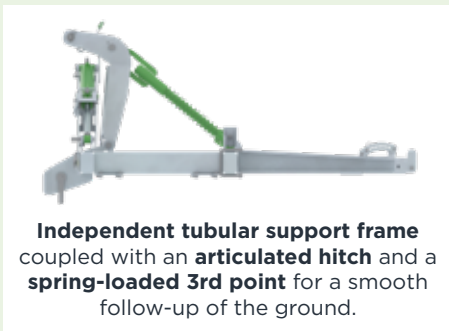

LED lighting with striped boards (red and white).

Step for a safe access to the air seeder.

Air seeder (150, 300 or 450 l) with electric drive. Various distributors available (max. seed Ø: 2.5 to 7 mm). Pre-equipment possible on models 480, 600, 720 and 960.

(A) Seed distributors (8 or 12 depending on model).

Variflex: continuous modulation of the tine pressure by hydraulic adjustment using multiple compensation cylinders and one or two central cylinders with graduated mark.

Double hydraulic folding system with adjustable stop and anti-noise Ertalon for models from 8.4 m working width.

Single hydraulic folding system with anti-noise silent-block for models up to 7.2 m working width.