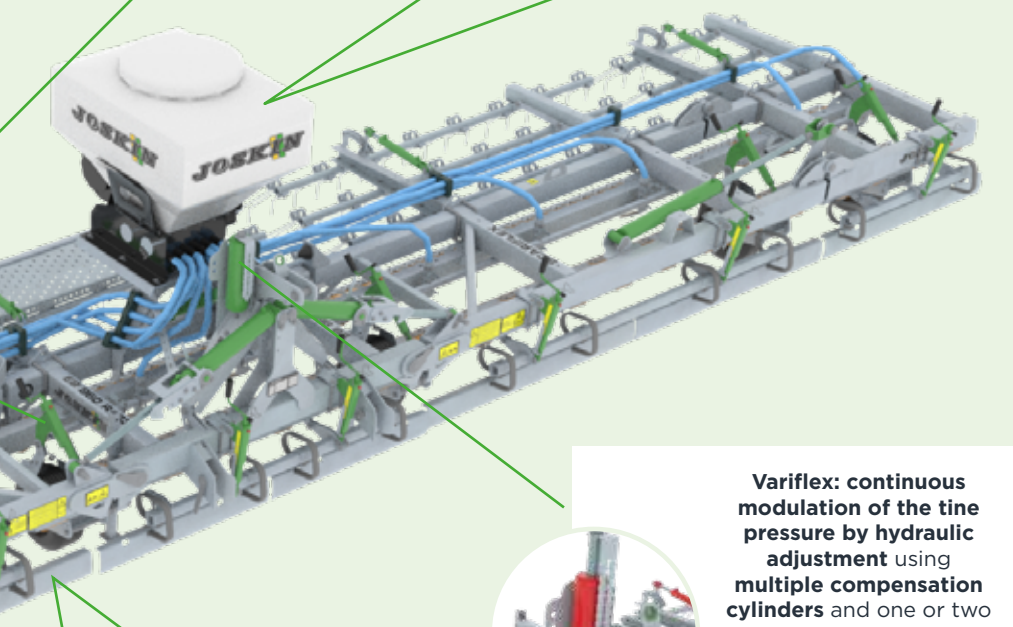

LED lighting with striped boards (red and white).

Step for a safe access to the air seeder.

Air seeder (150, 300 or 450 l) with electric drive. Various distributors available (max. seed Ø: 2.5 to 7 mm). Pre-equipment possible on models 480, 600, 720 and 960.

(A) Seed distributors (8 or 12 depending on model).

Variflex: continuous modulation of the tine pressure by hydraulic adjustment using multiple compensation cylinders and one or two central cylinders with graduated mark.

Double hydraulic folding system with adjustable stop and anti-noise Ertalon for models from 8.4 m working width.

Single hydraulic folding system with anti-noise silent-block for models up to 7.2 m working width.

All models, when folded for transport, have a maximum width of 250 cm.

Standardised machines that **SATISFY EVERY NEED AND ADAPT TO EVERY FARM** for outstanding aeration and overseeding.