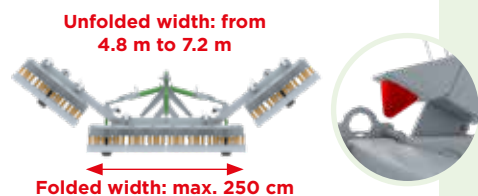

Single hydraulic folding system with anti-noise silent-block for models up to 7.2 m working width.