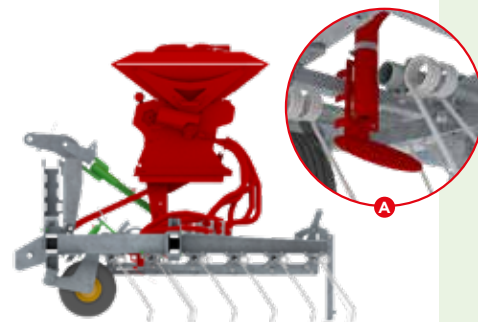

JOSKIN

www.joskin.com

SCARIFLEX

IDEAL AERATOR FOR YOUR PASTURES

For ecological maintenance and good aeration of your meadows

SCARIFLEX

- ✓ **Modular machine with unrivalled efficiency.**
- ✓ **High-quality galvanising for a durable aerator.**
- ✓ **Scraper blades adaptable to all Scariflex models, even older ones!**
- ✓ **After-sales service: 3-year warranty and individualised parts book.**

LED lighting with striped boards (red and white).

Step for a safe access to the air seeder.

Air seeder (150, 300 or 450 l) with electric drive. Various distributors available (max. seed Ø: 2.5 to 7 mm). Pre-equipment possible on models 480, 600, 720 and 960.

(A) Seed distributors (8 or 12 depending on model).

Variflex: continuous modulation of the tine pressure by hydraulic adjustment using multiple compensation cylinders and one or two central cylinders with graduated mark.

Double hydraulic folding system with adjustable stop and anti-noise Ertalon for models from 8.4 m working width.

Single hydraulic folding system with anti-noise silent-block for models up to 7.2 m working width.