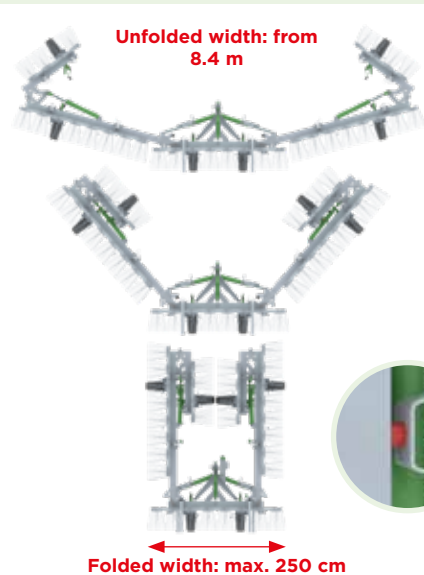

LED lighting with striped boards (red and white).

Step for a safe access to the air seeder.

Air seeder (150, 300 or 450 l) with electric drive. Various distributors available (max. seed Ø: 2.5 to 7 mm). Pre-equipment possible on models 480, 600, 720 and 960.

Double hydraulic folding system with adjustable stop and anti-noise Ertalon for models from 8.4 m working width.

Single hydraulic folding system with anti-noise silent-block for models up to 7.2 m working width.

Independent scraper blades of variable width (90 to 130 cm) depending on model, positioned in front of the wheels to level the ground.

Height adjustment of the scraper blades by crank handle with graduation and marking arrow.

R6S5 (4.8 m - 6 m - 7.2 m - 8.4 m - 9.6 m - 10.8 m)

- + 1 row of scraper blades on springs
- ✓ 1 row of 60 cm scrapers on 2 half-flexible leaves
- ✓ 5 rows of spring tines

R6S6 (4.8 m - 6 m - 7.2 m - 8.4 m - 9.6 m - 10.8 m - 12 m)