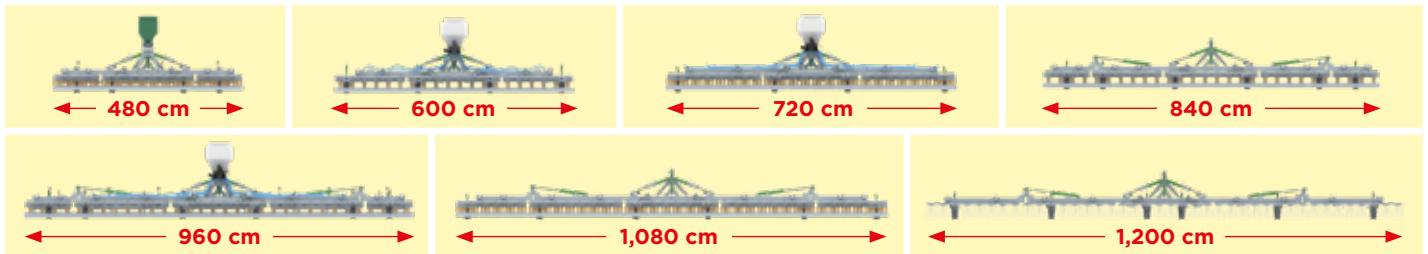

4 WORKING OPTIONS for Aerating According to Your Farm's Needs

R5S3 (4.8 m - 6 m - 7.2 m - 8.4 m - 9.6 m - 10.8 m)

- + 1 row of scraper blades on springs
- ✓ 1 row of 60 cm scrapers on 2 half-flexible leaves
- ✓ 1 row of 10 cm spreading paddles on very flexible leaves
- ✓ 3 rows of spring tines

R6S5 (4.8 m - 6 m - 7.2 m - 8.4 m - 9.6 m - 10.8 m)

- + 1 row of scraper blades on springs
- ✓ 1 row of 60 cm scrapers on 2 half-flexible leaves
- ✓ 5 rows of spring tines

R6S6 (4.8 m - 6 m - 7.2 m - 8.4 m - 9.6 m - 10.8 m - 12 m)

- + 1 row of scraper blades on springs
- ✓ 6 rows of spring tines

R6D2S3 (6 m - 7.2 m)

- + 1 row of scraper blades on springs
- ✓ 1 row of 60 cm scrapers on 2 half-flexible leaves
- ✓ 2 rows of scarifying shares
- ✓ 3 rows of spring tines

All models, when folded for transport, have a maximum width of 250 cm.

Standardised machines that **SATISFY EVERY NEED AND ADAPT TO EVERY FARM** for outstanding aeration and overseeding.