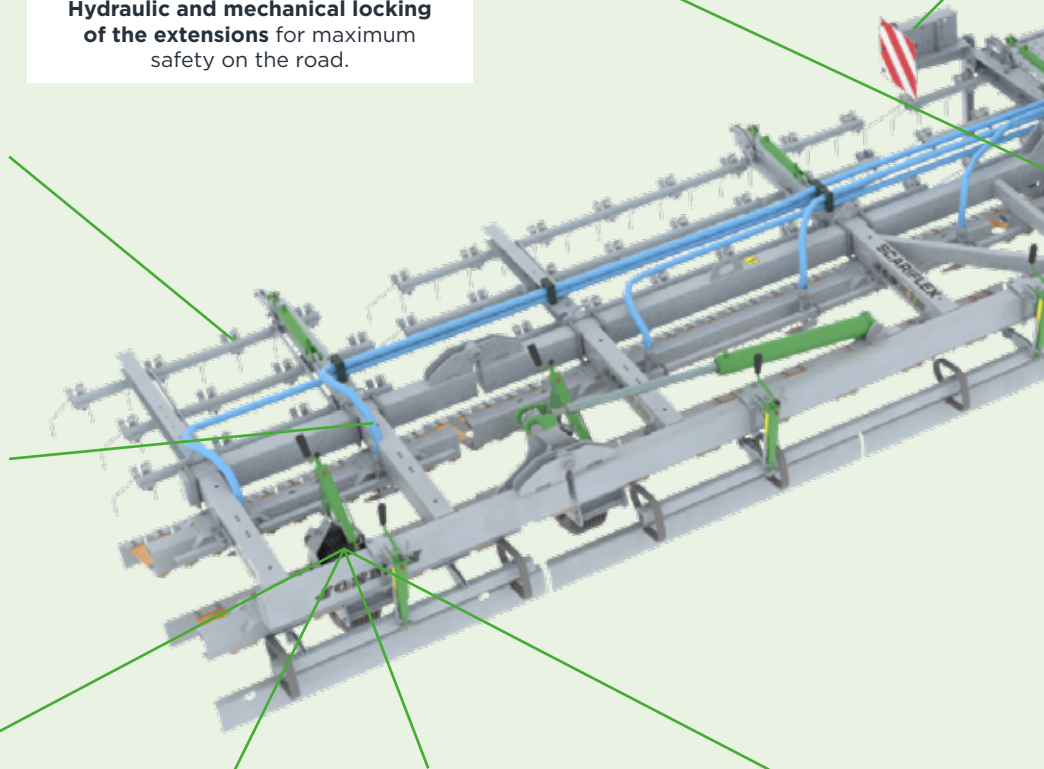

LED lighting with striped boards (red and white).

Step for a safe access to the air seeder.

Air seeder (150, 300 or 450 l) with electric drive. Various distributors available (max. seed Ø: 2.5 to 7 mm). Pre-equipment possible on models 480, 600, 720 and 960.

(A) Seed distributors (8 or 12 depending on model).

Variflex: continuous modulation of the tine pressure by hydraulic adjustment using multiple compensation cylinders and one or two central cylinders with graduated mark.

Independent scraper blades of variable width (90 to 130 cm) depending on model, positioned in front of the wheels to level the ground.

Height adjustment of the scraper blades by crank handle with graduation and marking arrow.

All models, when folded for transport, have a maximum width of 250 cm.

Standardised machines that **SATISFY EVERY NEED AND ADAPT TO EVERY FARM** for outstanding aeration and overseeding.