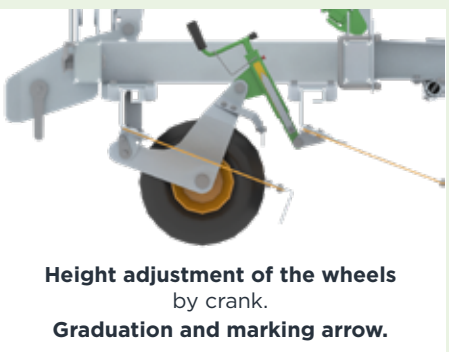

SCARIFLEX

- ✓ **Modular machine with unrivalled efficiency.**
- ✓ **High-quality galvanising for a durable aerator.**
- ✓ **Scraper blades adaptable to all Scariflex models, even older ones!**
- ✓ **After-sales service: 3-year warranty and individualised parts book.**